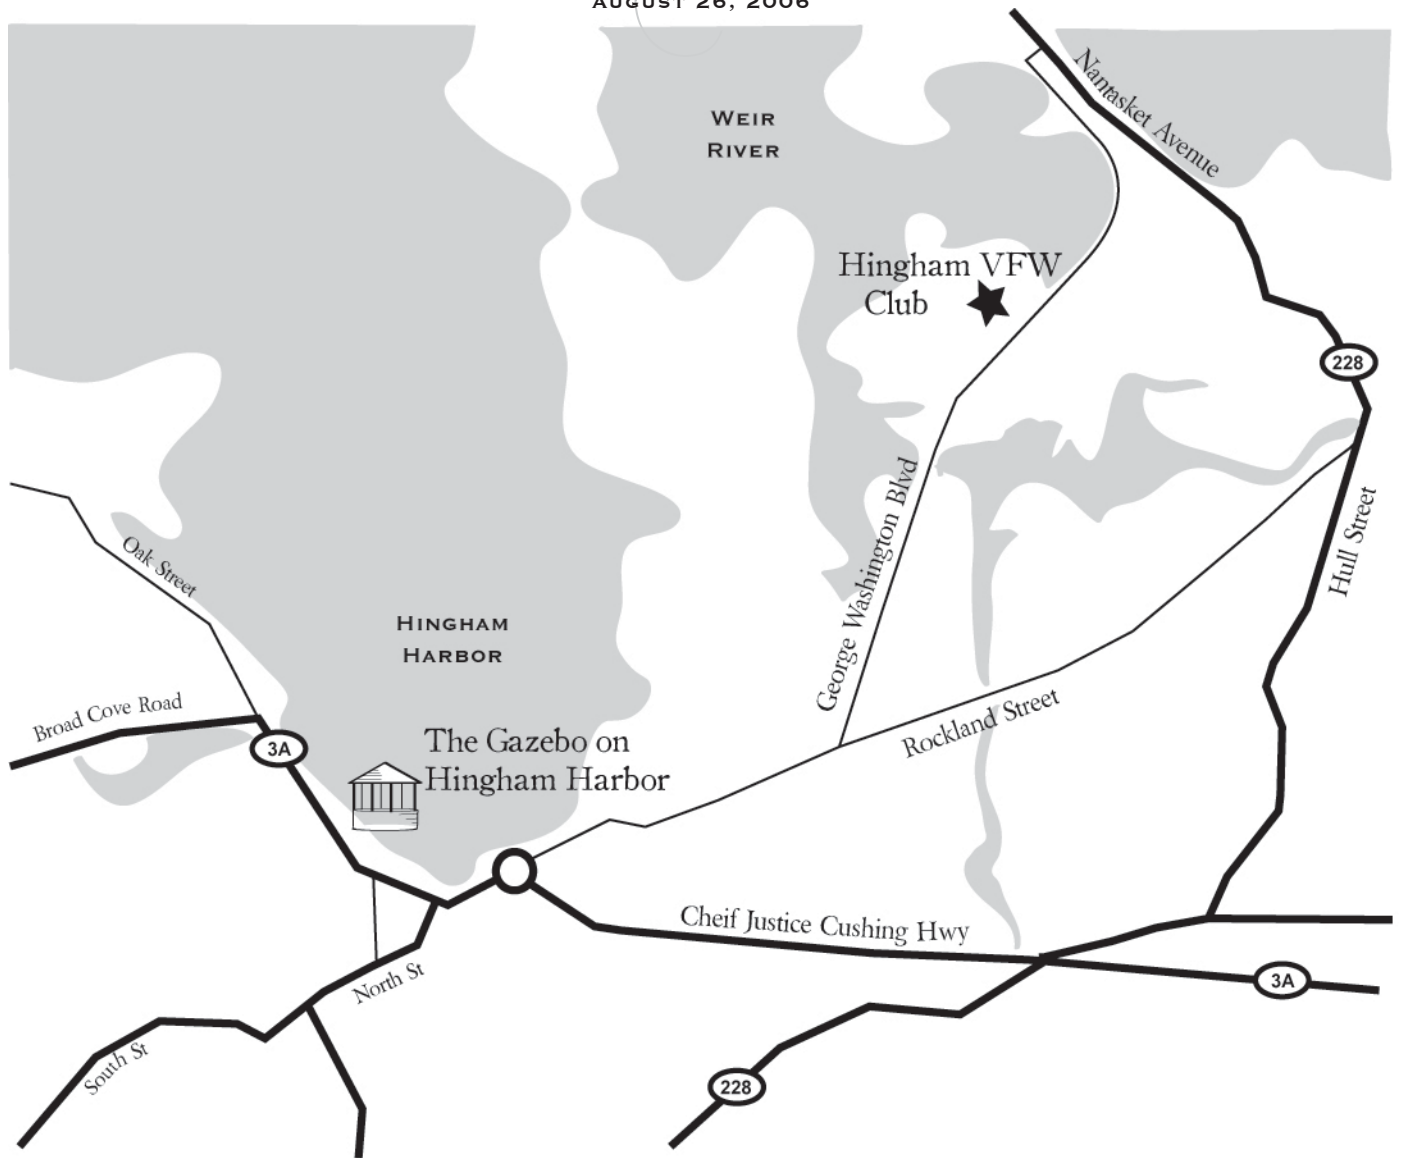

M&D
MICHAEL AND DELILAH
AUGUST 26, 2006

Directions

TO THE CEREMONY AT HINGHAM HARBOR:

- o From Route 3, take exit 14 (Rockland, Nantasket)
From South take a right off from exit, From North take a left
- o This is Route 228, continue straight all the way until you reach Route 3A
- o At the lights at Route 3A go Left and continue going straight for about a mile until you reach the rotary
- o Take the first Right out of the rotary
- o The Gazebo at Hingham Harbor is on the Right. The parking lot is the first right after the rotary. If this one is full or you drive past it there is another just down the road.

TO THE RECEPTION AT HINGHAM VFW:

- o Take a Left out of the parking lot towards the rotary
- o Go through the rotary taking the third exit staying on Route 3A
- o Keep going straight. You will drive into Hull (passing the Hingham Court House)
- o Watch for the Community Medical Center which will come up on the left. Take the very next left onto Salisbury Street.
- o The VFW is the first building on your left with parking in the rear.