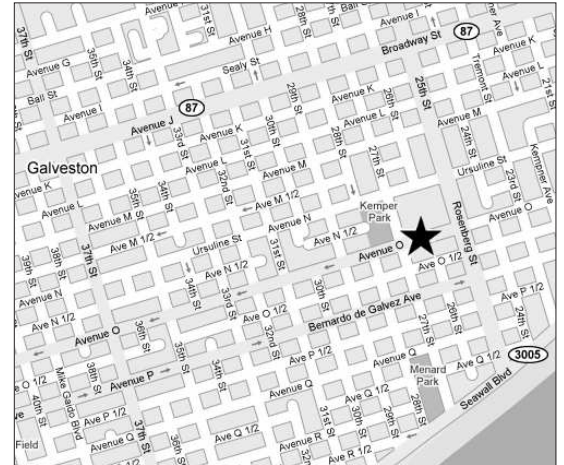

Martha and Jessi

SEPTEMBER 15TH, 2008

Garten Verien
2704 Avenue O
Galveston, TX 77550

DIRECTIONS

- From downtown Houston Texas
- Take Interstate 45 south towards Galveston- 45 miles
- Continue on Avenue J/Broadway street- 2.6 miles
- Turn right on 25th street/Rosenberg street-.4 miles
- Turn right on Avenue O- .1 miles

Garten Verien
2704 Avenue O
Galveston, TX 77550

Martha and Jessi

SEPTEMBER 15TH, 2008

Garten Verien
2704 Avenue O
Galveston, TX 77550

DIRECTIONS

- From downtown Houston Texas
- Take Interstate 45 south towards Galveston- 45 miles
- Continue on Avenue J/Broadway street- 2.6 miles
- Turn right on 25th street/Rosenberg street-.4 miles
- Turn right on Avenue O- .1 miles